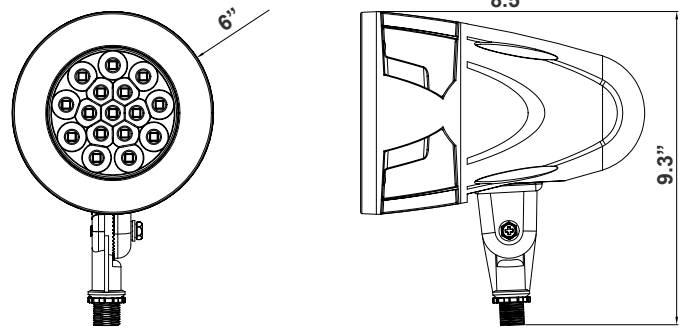

Type: \_\_\_\_\_

Avail. Finishes:

9.3"(H) x 8.5"(W) x 6"(D)

This 84W Flag Pole Spotlight delivers an impressive 9000 lumens with a 24° narrow beam angle, perfect for precise and powerful illumination of flags and tall structures. Its focused light ensures the flag stands out dramatically, providing brilliant visibility even from a distance. Ideal for outdoor applications, this spotlight combines energy efficiency with strong performance to highlight your flag beautifully.

## Features

- Metal Housing With Potted Inside Finish (Dark Bronze)
- 1/2" Threaded Knuckle Stem
- Lens Type: Plaid Tempered Glass + Aluminum Reflectors