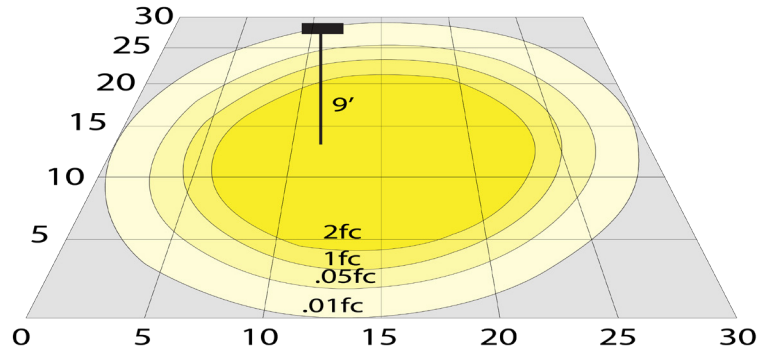

84W 3000K, Area 30'x 30' Mounting Height: 9'

Performance Table: FLDF-84W-BR

MODEL NO.	Wattage	Voltage	Lumens	Color Temp.	BUG Rating	LPW
FLDF-84W-30K-BR FLDF-84W-50K-BR	84W	120-277V	9000LM	3000K 5000K	B2-U0-G0	107

Sample Ordering

Model   **Watt**   **Color Temp.**   **Finish**

FLDF - 84W - - BR

30K = 3000K
50K = 5000K