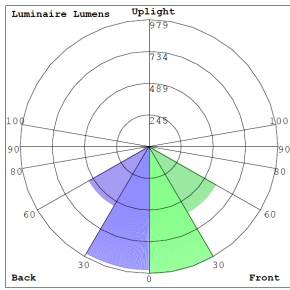

Photometrics: FLDF-84W-BR

BUG Rating: B2-U0-G0