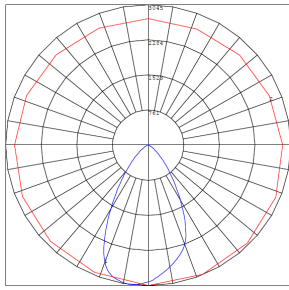

Photometrics: FLDF-84W-BR

BUG Rating: B2-U0-G0